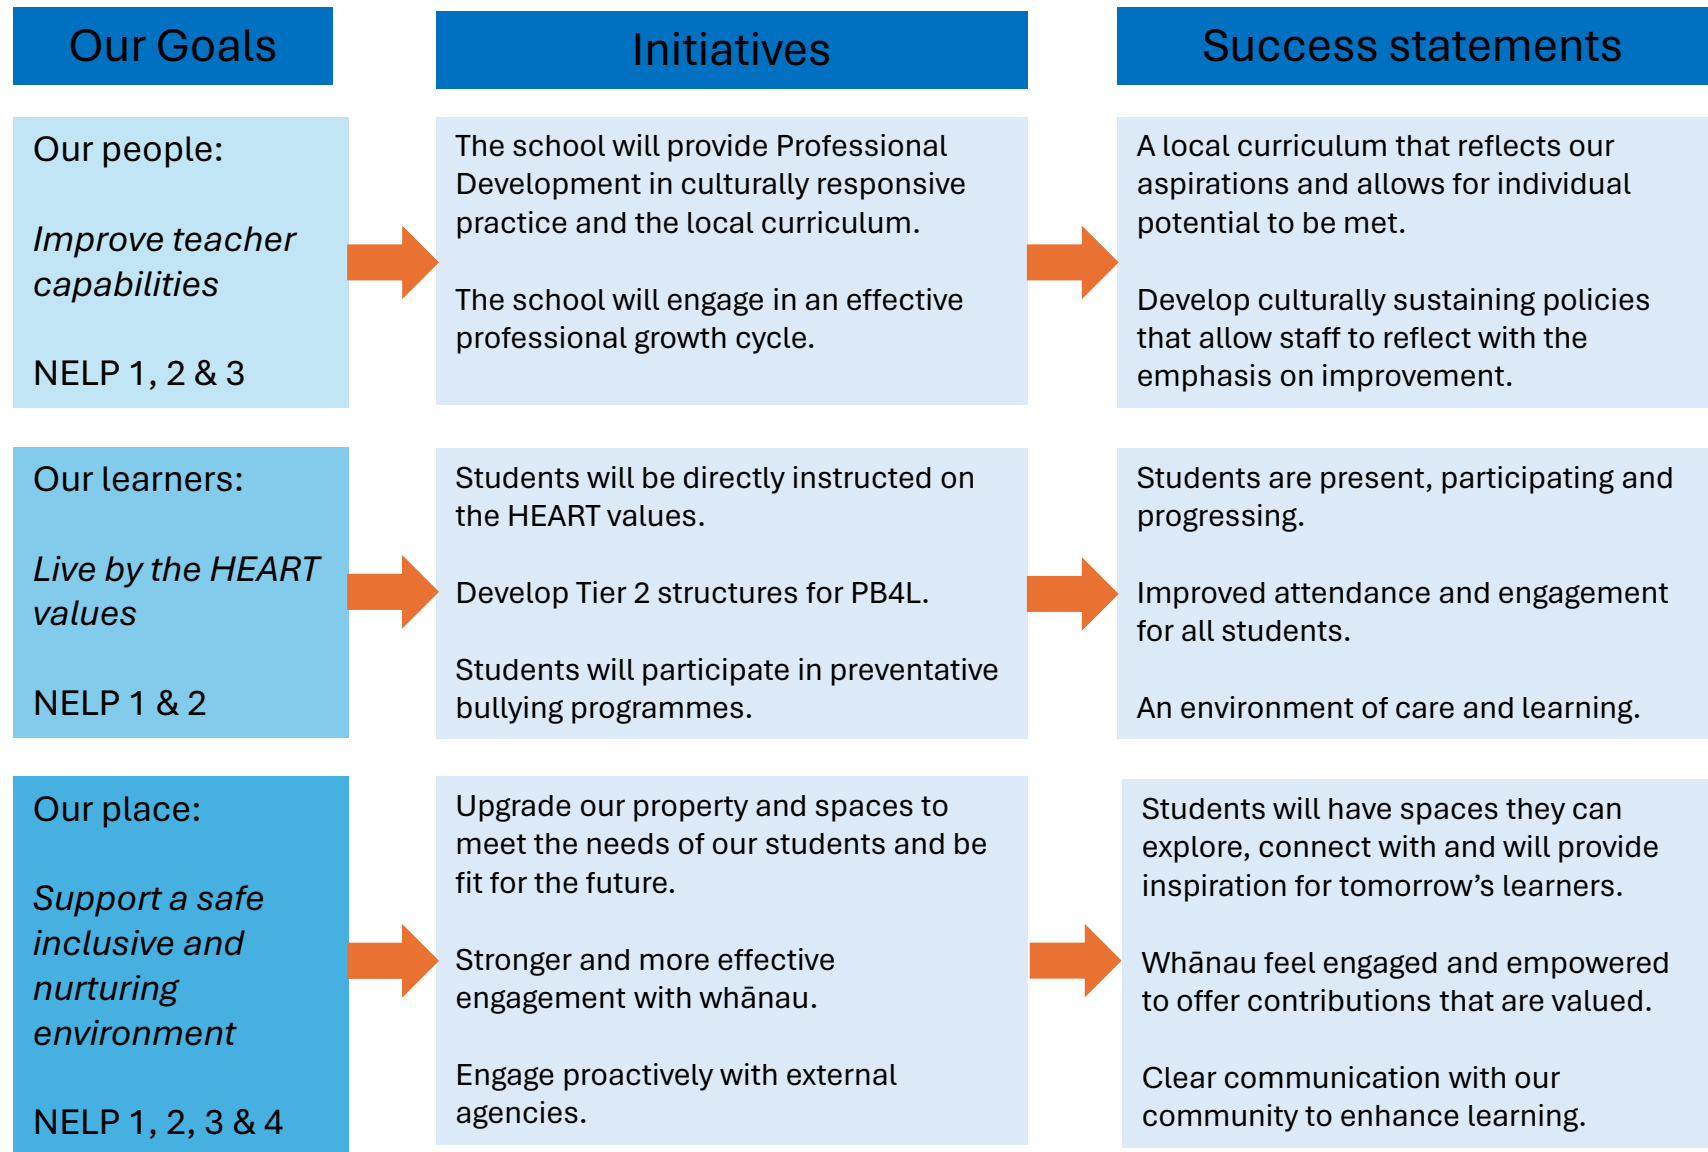

## Vision Statement

Working together with care and inspiration for tomorrow's learners.

WHAIA TE ARA WHATU  
MANAWA

FOLLOW THE PATH OF  
THE HEART

## Westport South School Strategic Plan 2024-2025

At Westport South School, we are committed to working closely with local iwi and whānau to give effect to Te Tiriti o Waitangi across all school strategic goals, governance and operational decisions.